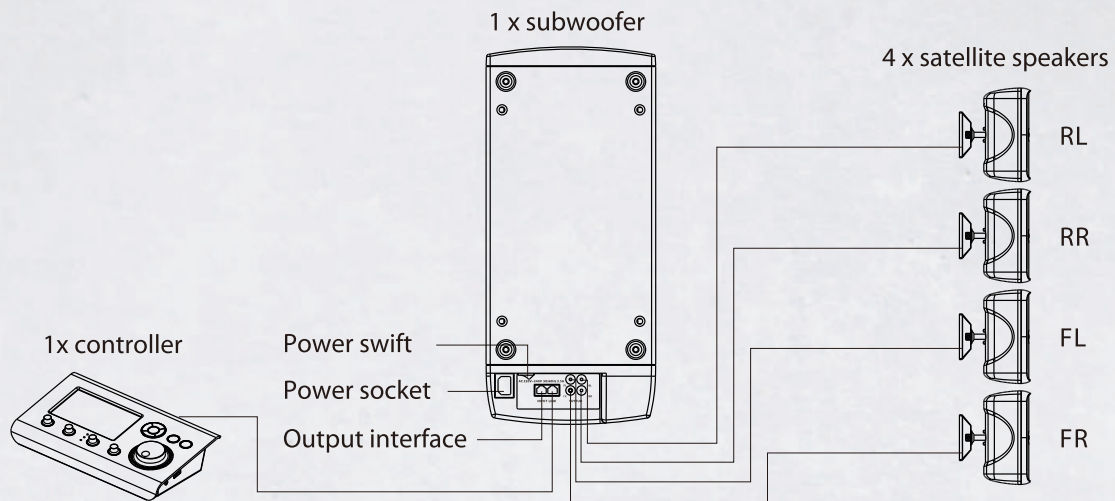

Controller

The Controller, the heart of the system, stores video, music and photos. With inputs including microphone, audio and USB. Outputs, audio HDMI.

A carefully designed interface panel allows excellent control of various inputs, including video sources via touch panel, navigation keys and tone/volume controls.

On-board 4GB of memory to store Music, Photos and Video

Subwoofer/satellite systems

- > Elegant design
- > High output SPL and sensitivity
- > Deliver high fidelity and extended bandwidth reproduction of voice and music
- > Modular design allows for 2 or 4 satellites per sub module
- > Ability to link multiple systems together

System diagram I

Small venue, bar, classroom, retail space

System diagram II

Medium venue, conference room, boardroom, restaurant

System configuration

The CS-1 integrated AV system is a complete solution in one box, everything you need is in the box, there is no need to go and buy cabling.

Specification

Controller

- 4 inputs (USB, 3.5TRS, XLR mic and 2 x RCA)
- 4 outputs (HDMI, 1 x RCA video composite, left & right RCA, 1 x RJ45)
- A 4GB flash driver for storage of music, videos and photos
- Bass and treble control
- An input selection knob (USB, line, aux)
- Master volume
- Navigation controls
- Integrated LCD touch screen