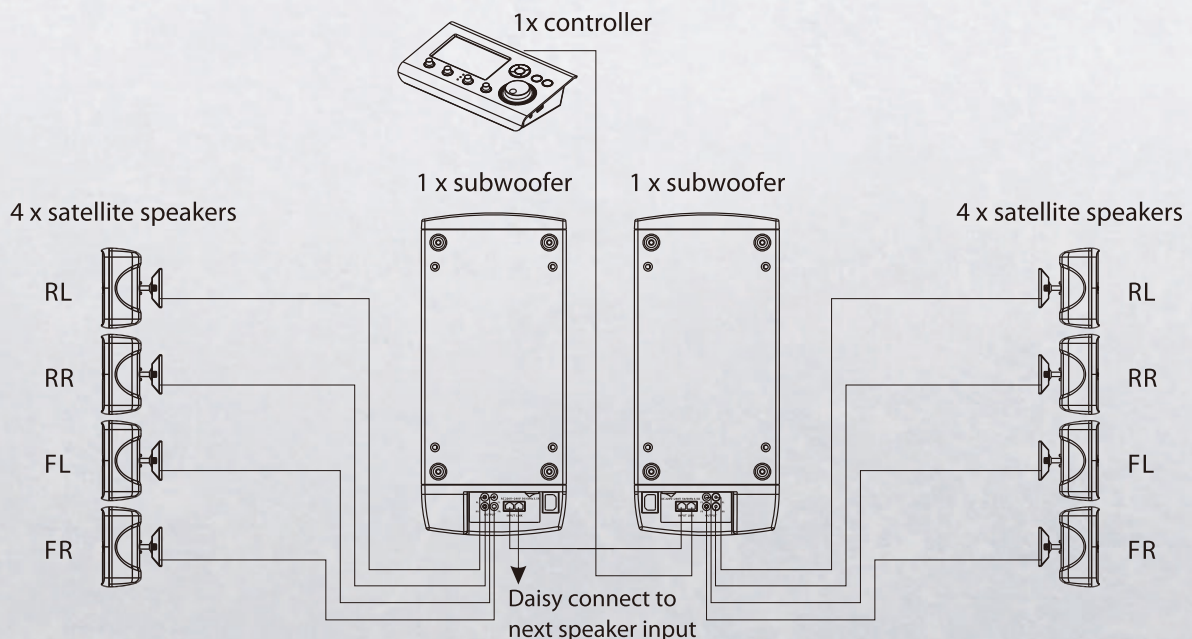

Controller

The Controller, the heart of the system, stores video, music and photos. With inputs including microphone, audio and USB. Outputs, audio HDMI.

A carefully designed interface panel allows excellent control of various inputs, including video sources via touch panel, navigation keys and tone/volume controls.

Wide application

CS-1 integrated AV system is not only excellent for use as a foreground or background music system, but has the added bonus of being able to be used for exceptional speech reproduction. In addition, it enables you to control the presentation of audio visual material within your environment.

System diagram I

Small venue, bar, classroom, retail space

System diagram II

Medium venue, conference room, boardroom, restaurant

System configuration

The CS-1 integrated AV system is a complete solution in one box, everything you need is in the box, there is no need to go and buy cabling.

Specification

Controller

- 4 inputs (USB, 3.5TRS, XLR mic and 2 x RCA)
- 4 outputs (HDMI, 1 x RCA video composite, left & right RCA, 1 x RJ45)
- A 4GB flash driver for storage of music, videos and photos
- Bass and treble control
- An input selection knob (USB, line, aux)
- Master volume
- Navigation controls
- Integrated LCD touch screen